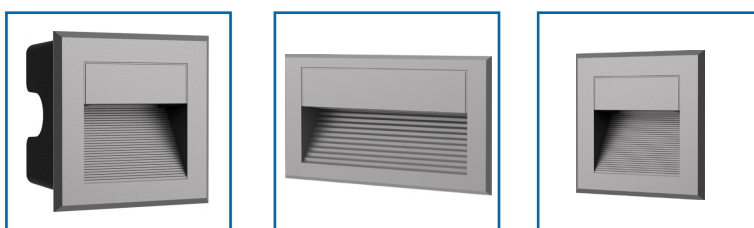

INSTALLATION

Wall mounted

Order code example: **LASQ3-4K-ST**