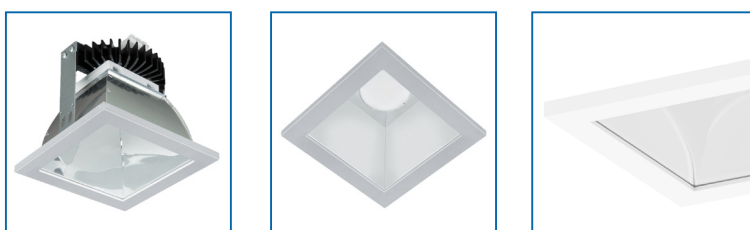

## GARDA

L90 B10 > 60 000h | SDCM 3 | LLMF 91% | CRI 80-90+

PRODUCT NAME	POWER CONSUMPTION	LUMEN OUTPUT *	EFFICACY *	PRODUCT SIZE	ORDER REFERENCE
GARDA 15	15W	1500 Lm	100 lm/W	169 x 169 x 100 mm	GARD15
GARDA 20	21W	2080 Lm	99 lm/W	169 x 169 x 100 mm	GARD20
GARDA 25	29W	2830 Lm	98 lm/W	169 x 169 x 100 mm	GARD25

### MATERIALS

CASING - powder painted aluminium; standard colour - white

DIFFUSER - transparent tempered glass

REFLECTOR - polished aluminium with a purity of 99,85%

### INSTALLATION

Recessed into the modular ceiling

Recessed into plaster-cardboard