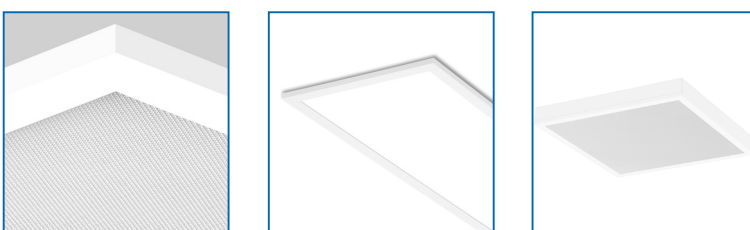

INSTALLATION

Suspended

Surface mounted

Recessed into the modular ceiling

ORDER CODE

COLOUR TEMPERATURE	
3000K	3K
4000K	4K
DRIVER TYPE	
Standard	ST
Dimming - DALI	DL
CASING COLOUR	
White	WH
Grey	GR
Black	BL
Custom	RAL
REMOTE EMERGENCY MODULE*	
3 hr	EM

*Available on request

Order code example: **SLQL11-4K-DL-WH**