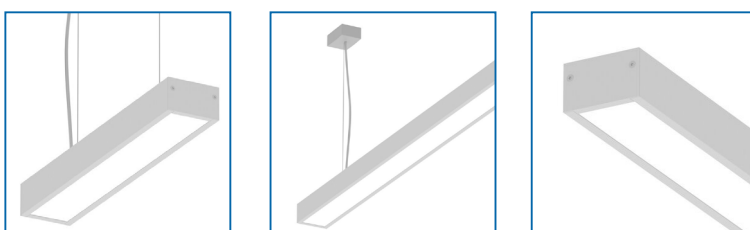

FIXINGS

	INFO	CODE
End Cap	Single/Metal*	GEO-ENDCAP
Joint	Inline	GEO-JOINT-I
Suspension Kit	Simple INOX	ZLISS-INOX
	Electrical*	ZLISS-SUSP

*Any RAL colour option available. Order example: **GEO-ENDCAP-GR**