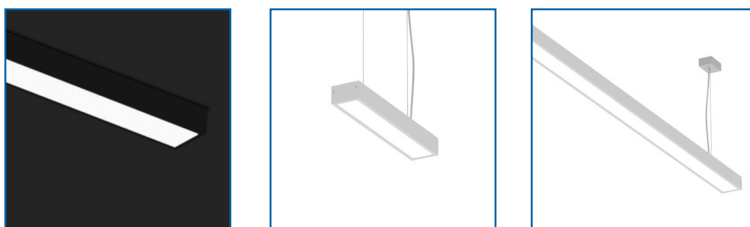

FIXINGS

	INFO	CODE
End Cap	Single/Metal*	GEO-ENDCAP
Joint	Inline	GEO-JOINT-I
Suspension Kit	Simple INOX	ZLISS-INOX
	Electrical*	ZLISS-SUSP

*Any RAL colour option available. Order example: **GEO-ENDCAP-GR**