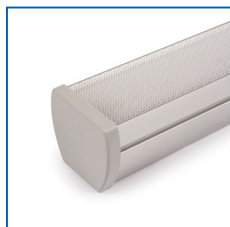

INSTALLATION

Surface mounted
Suspended (supply cable 1.00 m)

MATERIALS

CASING - aluminium extrusion
DIFFUSER - PMMA, PC
BRACKET - aluminium

ORDER CODE

COLOUR TEMPERATURE

3000K	3K
4000K	4K

DRIVER TYPE

Standard	ST
Dimming - DALI	DL
Dimming - DSI	DSI
Dimming - switchDALI	SDL
Dimming - corridorFUNCTION	CF

DIFFUSER

Microprismatic	HEX
Opal	OPQ

BEAM ANGLE

90°	90
120°	120

EMERGENCY MODULE

3 hr	EM

Order code example: **GMMP32-4K-ST-HEX-90**