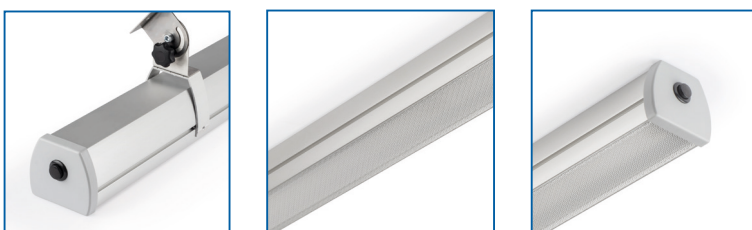

*Values are given for colour temperature of 4000K / HEX diffuser and may vary for other options

ACCESSORIES

INFO	CODE
Adjustable angle bracket up to 90 deg	GMANG
High Bay kit Allows the product to be used as High Bay fitting*	GMRF-900-60

*Only available for model GAMMA MP 24

INSTALLATION

- Surface mounted
- Suspended (includes 5m flex with plug)

MATERIALS

- CASING - aluminium extrusion
- DIFFUSER - PMMA, PC
- BRACKET - aluminium

ORDER CODE